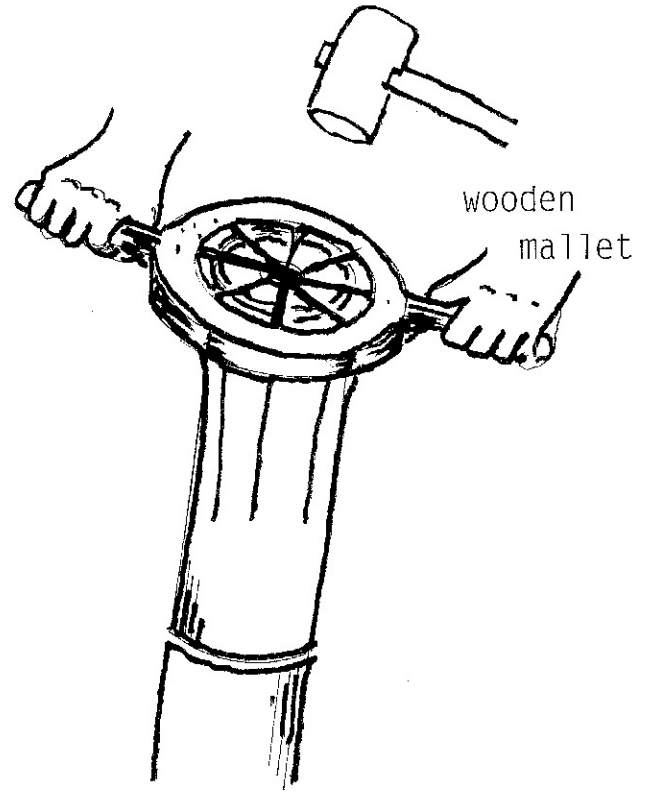

HIDA TOOL & HARDWARE CO., INC.
Japanese Hand Tools For The Professional
 1333 SAN PABLO AVENUE
 BERKELEY, CA 94702

TEL: (510) 524-3700 FAX (510) 524-3423
 (800) 443-5512 (888) 284-7473

*** CAST IRON BAMBOO SPLITTER ***

You can use a splitter either way. For a long piece start with the splitter and use a bamboo hatchet to finish.

* Do not support a splitter only with handles. Make sure the main part rests on a concrete block.